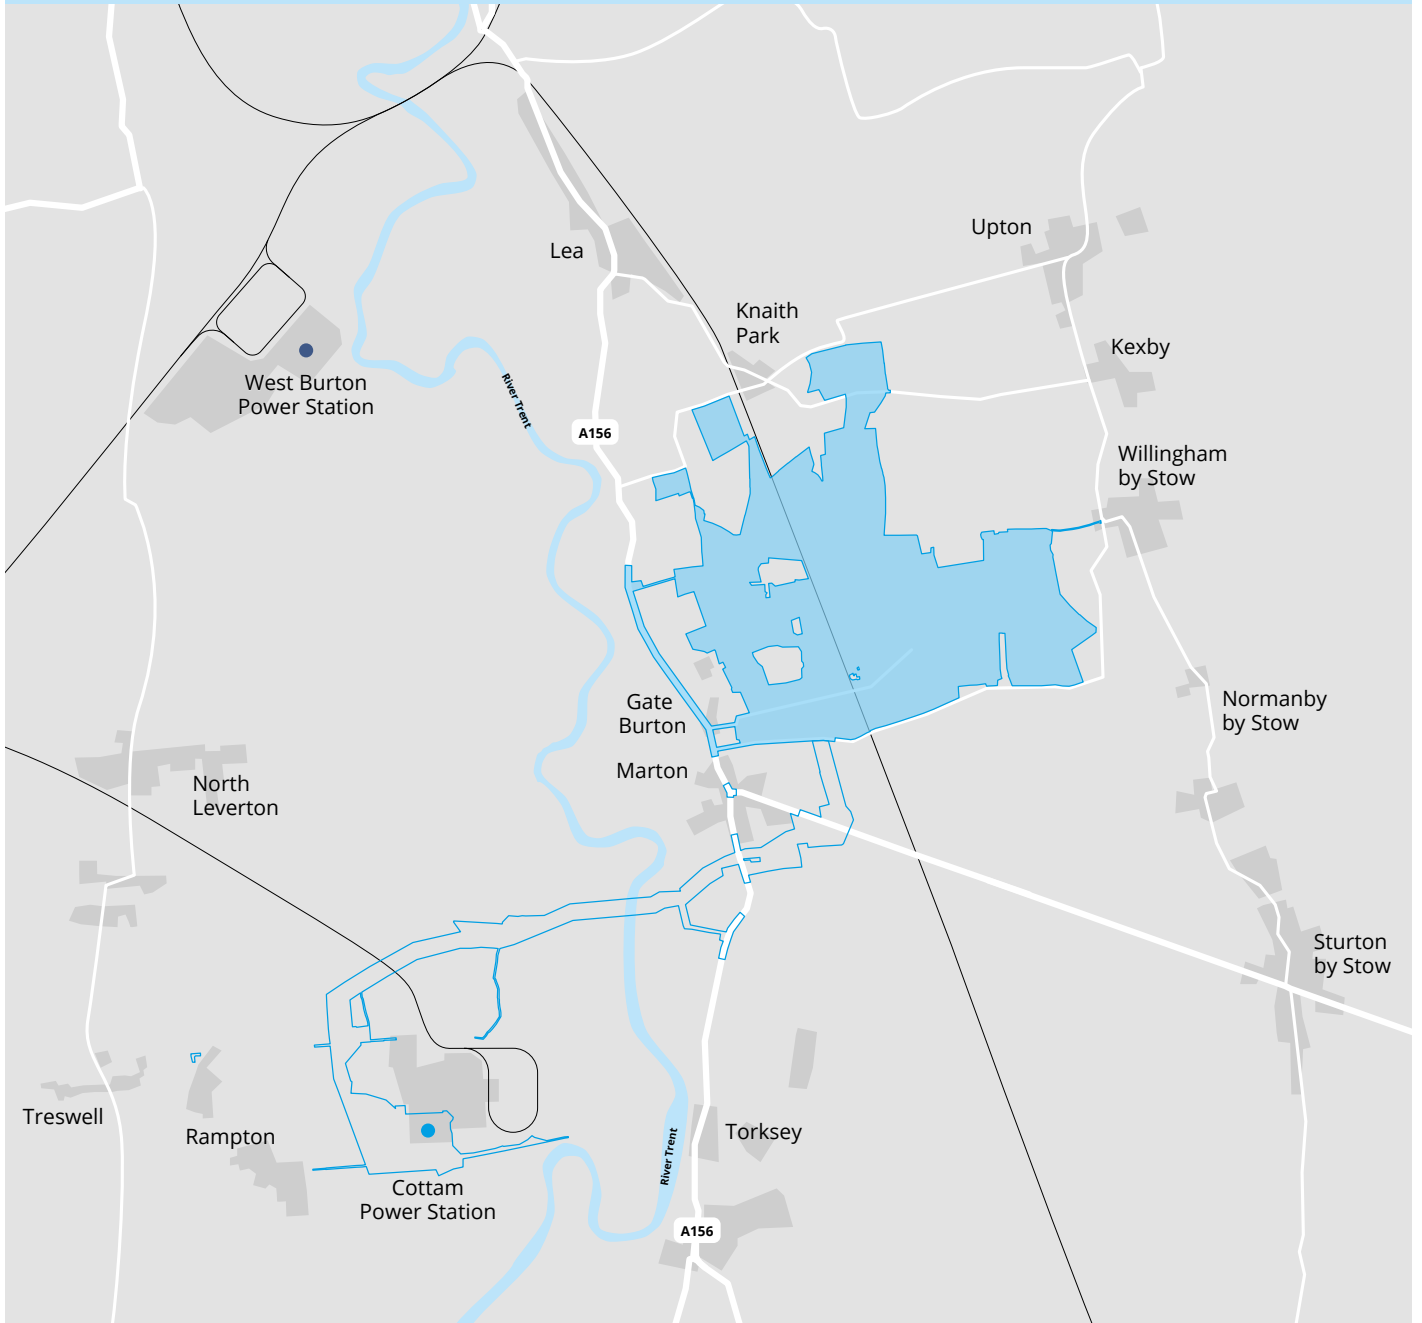

## Project location

## Key

-  Gate Burton Energy Park site
-  Gate Burton Energy Park connection corridor